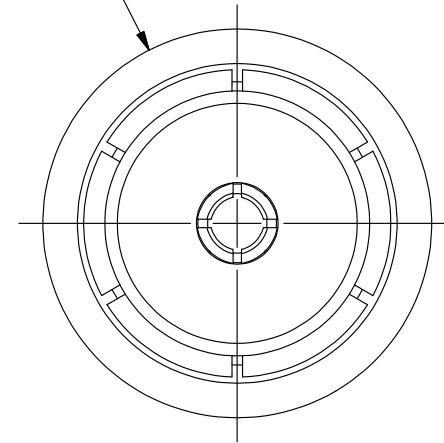

(Ø.405)

MMBT FEMALE  
INTERFACE

COMPONENT	MATERIAL	FINISH	MICRO-MODE PRODUCTS, INC. <i>The Reliable Connection to the Future</i>		El Cajon, CA 92020 ph 619.449.3844 www.micromode.com	CAGE CODE 15907
BODY & CONTACT	BeCu, ASTM B196, UNS C17300	GOLD PLATE, MIL-DTL-45204, TYPE 1, GRADE C, CLASS 1	ASSEMBLY PROCEDURES: N/A		<b>MMBT FEMALE BLINDMATE INTECONNECT, .750 OAL</b>	
INSULATOR	FLUOROLOY H		TOOL: MMTL-12639			
			SHEET 1 OF 1	12/15/2014 AC	PART NO. <b>MMBT-13827</b>	REVISION <b>01</b>